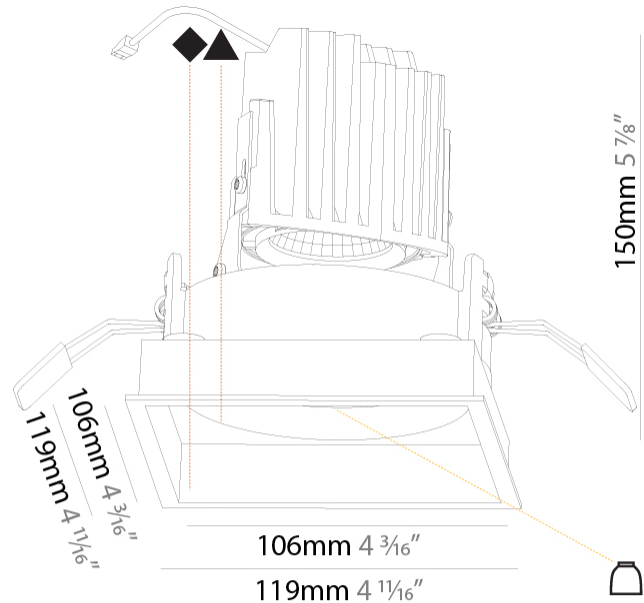

#### PHYSICAL

Shape: Square
Length (mm): 119
Length (in): 4 11/16
Width (mm): 119
Width (in): 4 11/16
Depth (mm): 150
Depth (in): 5 7/8
Ceiling Thickness (mm): 10 / 12.5 / 15
Ceiling Thickness (in): 3/8 or 1/2 or 9/16
Min. Recessing Depth (mm): 170
Min. Recessing Depth (in): 6 11/16
Light Distribution: Downlight
Weight (kg): 0.626
Weight (lbs): 1.38
Fixture Finish: SSR / BKV / CWI / CRY / HAB / UFT / ITA / RUA / FTG / MYG / LOD / PUS / FRO / FUP / KIA / POP / BLS / SPG / MEY / GOH / GUM / CHC / COM / ABZ / JAG / OBR / MOS / ROR
Fixture Material: Aluminum Die Cast
Cut-out Measurements: 114mm / 4 1/2" x 114mm / 4 1/2"

#### LED

Number of LEDs: 1
Color Temperature (°K): 2700 / 3000 / 3500 / 4000
Max. Delivered Lumen (lm): 940 / 980 / 1029 / 1050
Nominal Lumen (lm): 1386 / 1438 / 1511 / 1542
CRI: >90 CRI

#### RATINGS AND CERTIFICATIONS

Certified By: Certified for North American Standards
IP rating: IP20

114 x 114mm  
4 1/2" x 4 1/2"

170mm  
6 1/4"

10 | 15mm  
3/8" | 9/16"

#### PHYSICAL

Shape: Square  
 Length (mm): 119  
 Length (in): 4 11/16  
 Width (mm): 119  
 Width (in): 4 11/16  
 Depth (mm): 150  
 Depth (in): 5 7/8  
 Ceiling Thickness (mm): 10 / 12.5 / 15  
 Ceiling Thickness (in): 3/8 or 1/2 or 9/16  
 Min. Recessing Depth (mm): 170  
 Min. Recessing Depth (in): 6 11/16  
 Light Distribution: Downlight  
 Weight (kg): 0.69  
 Weight (lbs): 1.5  
 Fixture Finish: SSR / BKV / CWI / CRY / HAB / UFT / ITA / RUA / FTG / MYG / LOD / PUS / FRO / FUP / KIA / POP / BLS / SPG / MEY / GOH / GUM / CHC / COM / ABZ / JAG / OBR / MOS / ROR  
 Fixture Material: Aluminum Die Cast  
 Cut-out Measurements: 114mm / 4 1/2" x 114mm / 4 1/2"